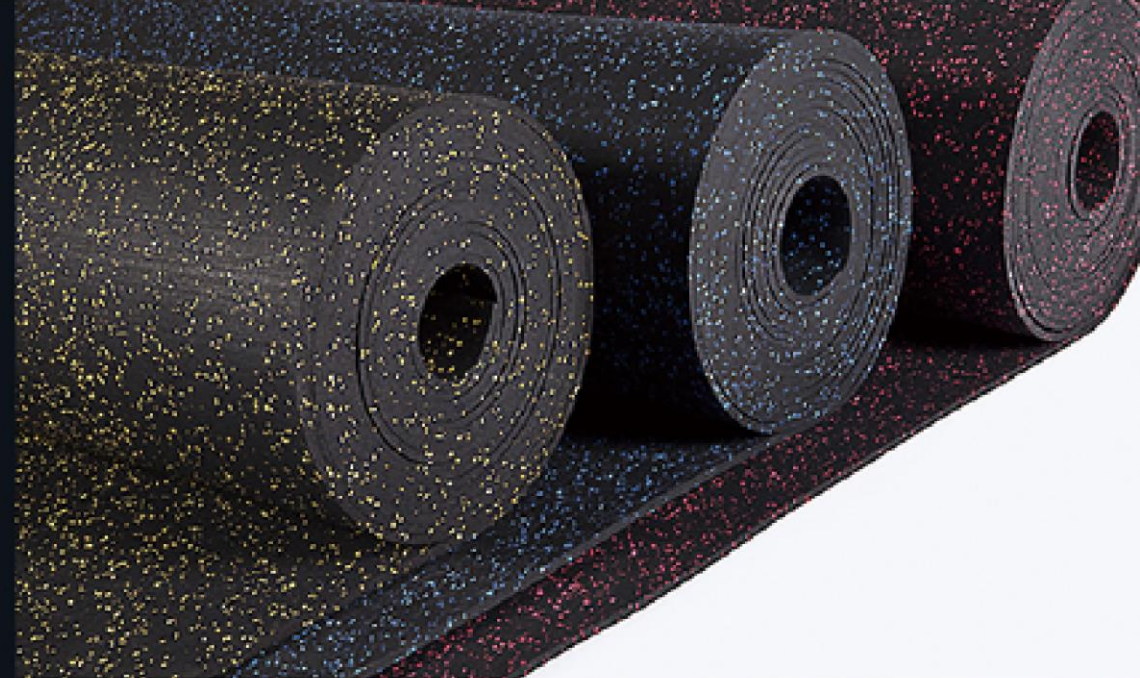

3. Specification

Length:0-30m or Customized

Width: 0-1250mm or Customized

Thickness: 2mm-12mm or Customized

Color: Red, Orange, Yellow, Green, Blue, Purple, Gray, White or Customized

SOL-GR1
Fine SBR granules