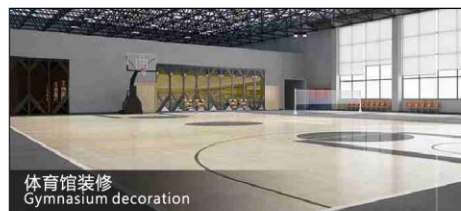

应用场所 Application Place

PRODUCT NAME
产品名称

减震砖
Shock Absorption Brick

SPECIFICATIONS
规格

150x150mm

THICKNESS
厚度

50mm