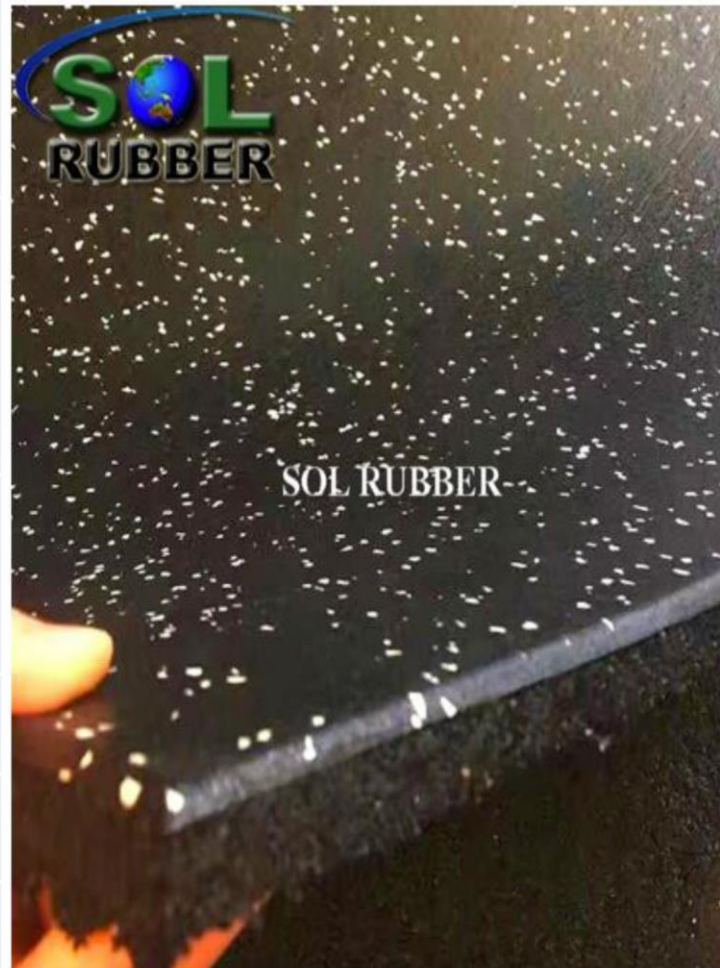

Web: www.solrubber.com

1) SLCGT Commercial grade Gym rubber floor mat compound quality

Surface and bottom	Mat surface Commercial Roll flooring Mat bottom black SBR rubber
Color	Black with different colorful EPDM flecks (grey , blue, yellow, red, green, cork, beige, white, and customized color are welcome.)
Material	Recycled SBR rubber, EPDM flecks, and Environmental polyurethane
Size	1m x 1m 500mmx500mm
Thickness	15mm-110mm
EPDM	From 10% to 100%