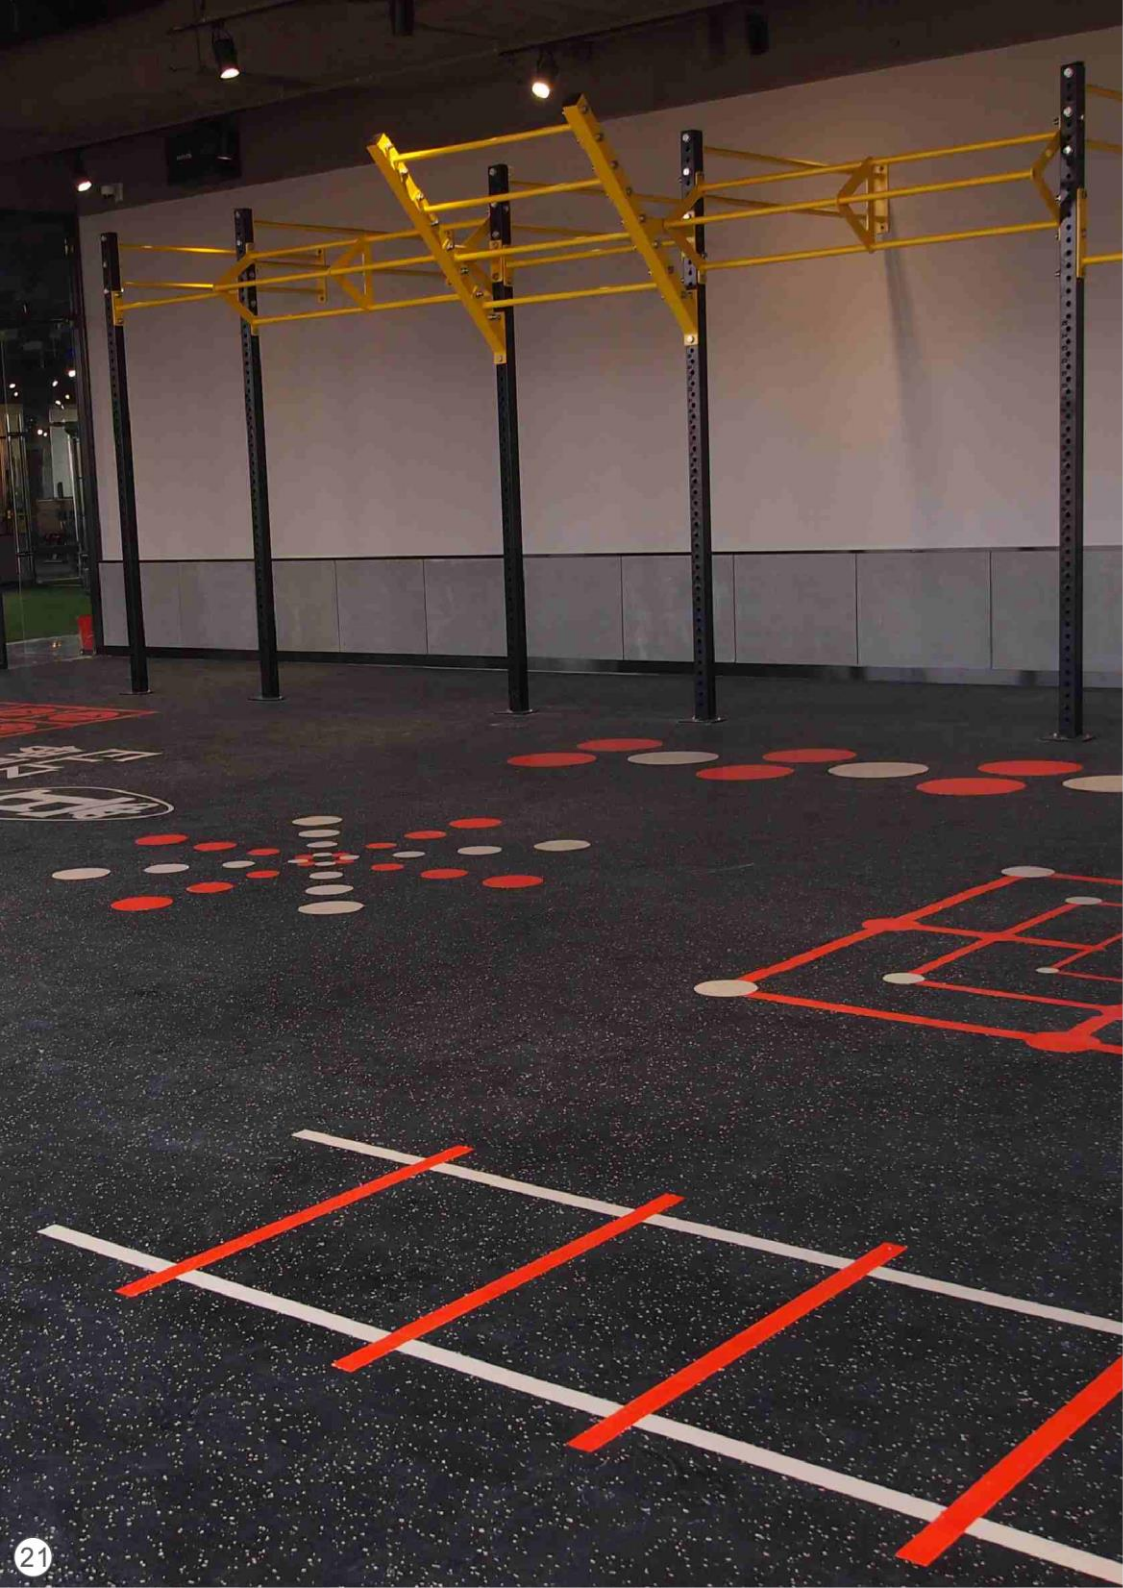

CUSTOMIZED PRINTING

定制图案