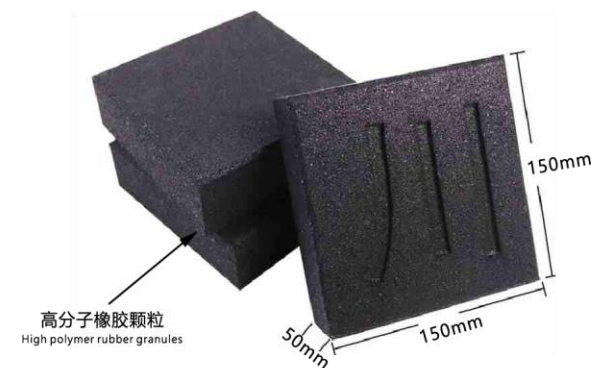

应用场所 Application Place

PRODUCT NAME
产品名称

减震砖
Shock Absorption Brick

SPECIFICATIONS
规格

150x150mm

THICKNESS
厚度

50mm