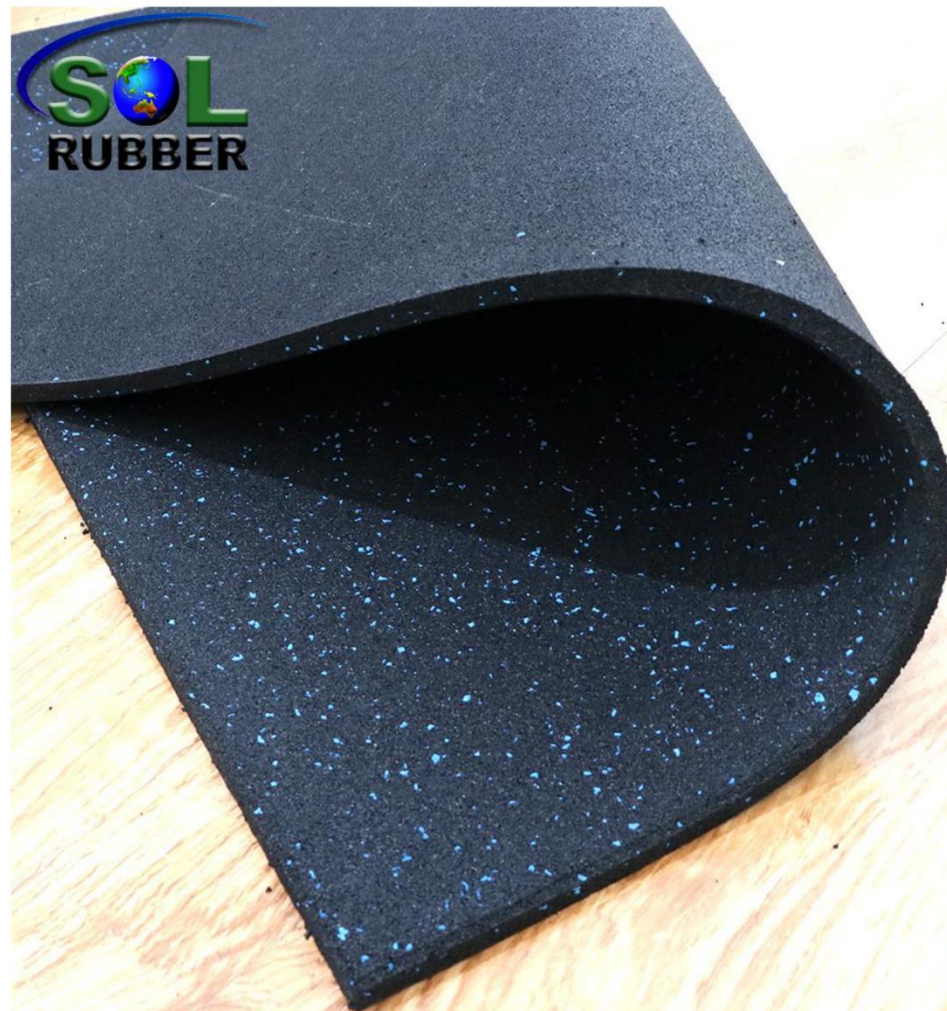

Mail:sales@solrubber.com/ catherine@solrubber.com

Web: www.solrubber.com

3) SLGT Commercial grade Gym rubber floor mat Solid quality

Surface and bottom	Mat surface: 10-15% EPDM Mat bottom: black SBR rubber Solid small fine SBR rubber granules
Color	Black with different colorful EPDM flecks (grey , blue, yellow, red, green, cork, beige, white, and customized color are welcome.)
Material	Recycled SBR rubber, EPDM flecks, and Environmental polyurethane
Size	1m x 1m 500mmx500mm
Thickness	15mm-110mm
EPDM	From 10% to 100%