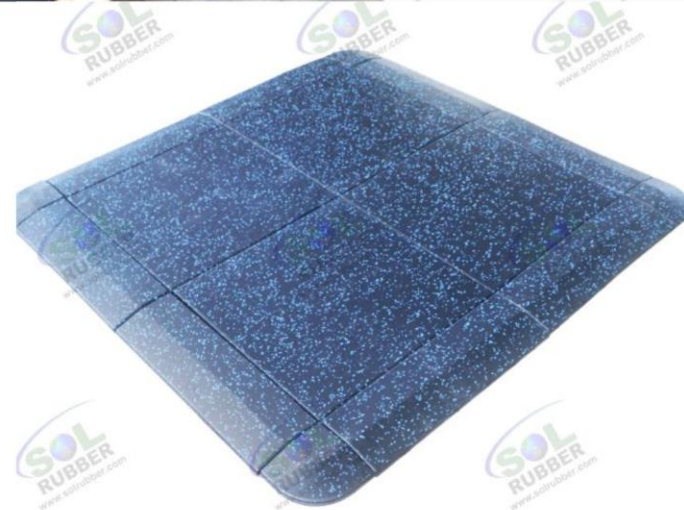

Welcome to contact us

Any questions you have , welcome you contact us, we will answer you in 12 hours.

Catherine Song
Business Development Manager
M:+86-135 8928 1549

.....
SOL Group Company Limited
SOL Rubber Industrial Co.,Ltd
Qingdao SOL Industrial and Trade CO.,Ltd

T:+86-532-88865499

F:+86-532-87910991

E: catherine@solrubber.com

sales@solrubber.com

solrubber@hotmail.com

Skype: solrubber

WhatsApp:+86-13589281549

Web: www.solrubber.com