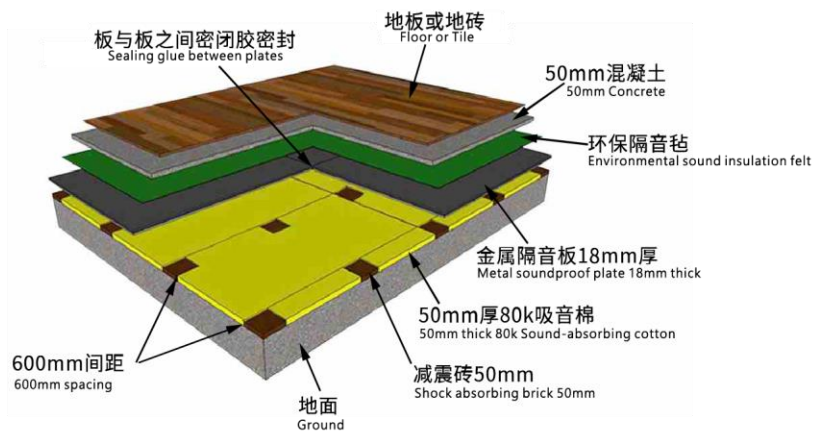

SHOCK ABSORPTION BRICK

减震砖

一种具有减震效果的橡胶减震砖，替代常规水泥砖块，用于运动感强烈的地面底层（歌舞厅、迪吧、溜冰场、酒吧、KTV等），减少地面震动和噪声污染。

A shock-absorbing rubber brick with shock damping effect, which replaces conventional cement brick and is used for the ground floor with strong sense of movement (song and dance hall, disco bar, ice rink, bar, KTV, etc.) to reduce ground vibration and noise pollution.