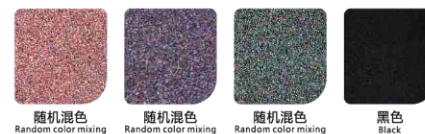

SOUND INSULATION ROLL

隔声卷材

隔声性能满足国家建筑隔音改善的相关标准，是“浮筑楼板”的重要组成，预制楼板及地板之间，使楼层隔声、绿色建筑中广泛应用，可作为隔声层直接铺于地面，减震隔声，性能稳定，不易老化及变形，适用于地热系统。

The sound insulation performance can meet the relevant standards of national building sound insulation improvement. An important part of "floating floor system". It is installed between the prefabricated flooring and the floor ground to insulate the sound, which is widely used in building real estate. Can be used as a sound insulation layer directly laid on the ground, sound insulation and shock absorption, with stable performance, not easy for aging and deformation, can be used together with the geothermal system.

PRODUCT NAME
产品名称

COLOR
颜色

WIDTH
宽度

DENSITY
密度

THICKNESS
厚度

隔音卷材
Sound Insulation Roll

花色发泡
Multi-color
黑色发泡
Black

1m

600kg/m³

3-20mm