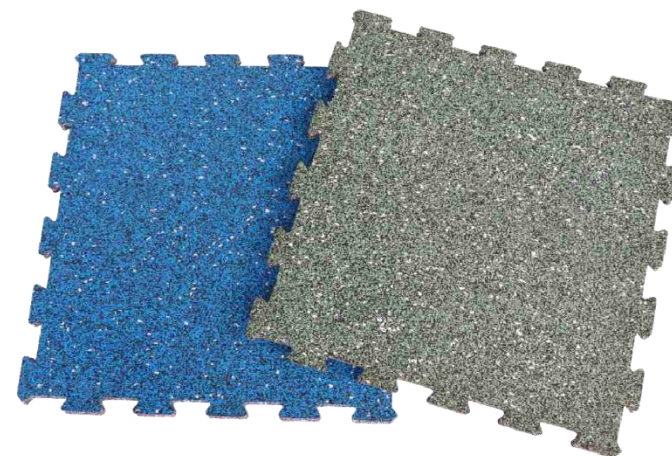

EDGE STRIP/ CORNER PAD

收边条/收边角

专为区域性的运动/健身地面研发；
防止踢脚更安全，让区域区隔更美观；
完美解决场地收边问题；

Developed specifically for locality
sports/fitness ground.
It's safer to prevent kicking, and makes
the zone more beautiful.
A perfect solution to the field edge
problem.

PRODUCT NAME
产品名称

收边条/收边角
Edge Strip / Corner Pad

SPECIFICATIONS
规格

收边条：500mmX150mm
收边角：150mmX150mm

THICKNESS
厚度

15/20/25/30/35/40/45/50mm

INTERLOCKING RUBBER MAT

橡胶拼接地垫

由高密度耐磨面层与弹性隔音底层复合而成，卡扣拼装设计，随用随拼；耐磨防滑，更柔软，隔声效果达国家建筑隔声改善的一级标准；广泛用于对隔音减震要求较高的各类场所。

It is composed of high density wear-resisting surface layer and elastic sound insulation bottom, interlocking tooth design, can be arbitrarily assembled; Wear-resistant, anti-skid, softer, the sound insulation effect reached the national sound insulation improvement primary standard; Widely used in various areas with high requirements for sound insulation and shock absorption.

PRODUCT NAME
产品名称

橡胶拼接地垫
Inter Locking Rubber Mat

SPECIFICATIONS
规格

500x500mm
1000x1000mm

EPDM CONTENT
EPDM含量

15% / 50% / 70%

THICKNESS
厚度

8/10/12/15/20mm