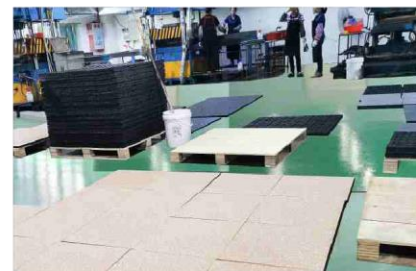

研发、生产和技术

Research and Development, Technology

设置高标准、高规格实验室，配备高专精科研人才队伍，应用AI计算大数据，沿用国内外前沿技术，定制专属尖端仪器与设备，旨在引领行业技术，夯实行业基础，推动行业发展。

Set up high standard, high specification laboratories, equipped with a team of highly specialized scientific research talents, Applying AI calculating big data, using domestic and foreign cutting-edge technologies, customizing exclusive cutting-edge instruments and equipments. It aims to lead the industry technologies, consolidate the industry foundation and promote the development of the industry.