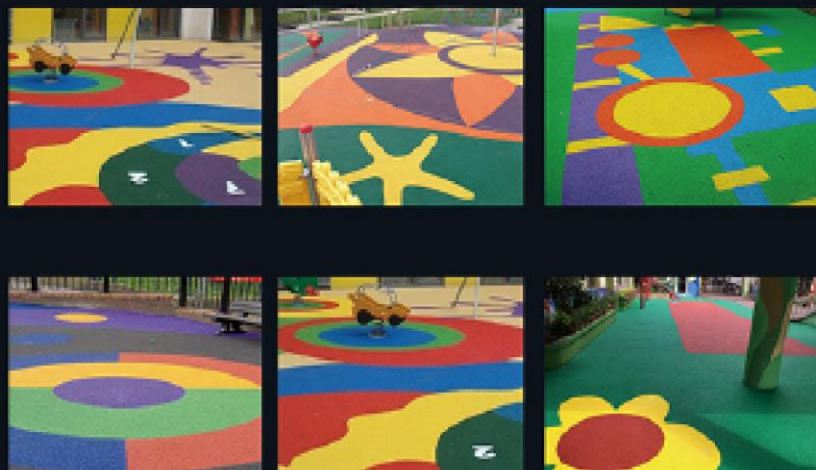

3. Specification

Granules Size: 0.5-1.5mm, 1-2.5mm, 1-3mm, 2-4mm or Customized

Color: Red, Orange, Yellow, Green, Blue, Purple, Gray, Black or Customized