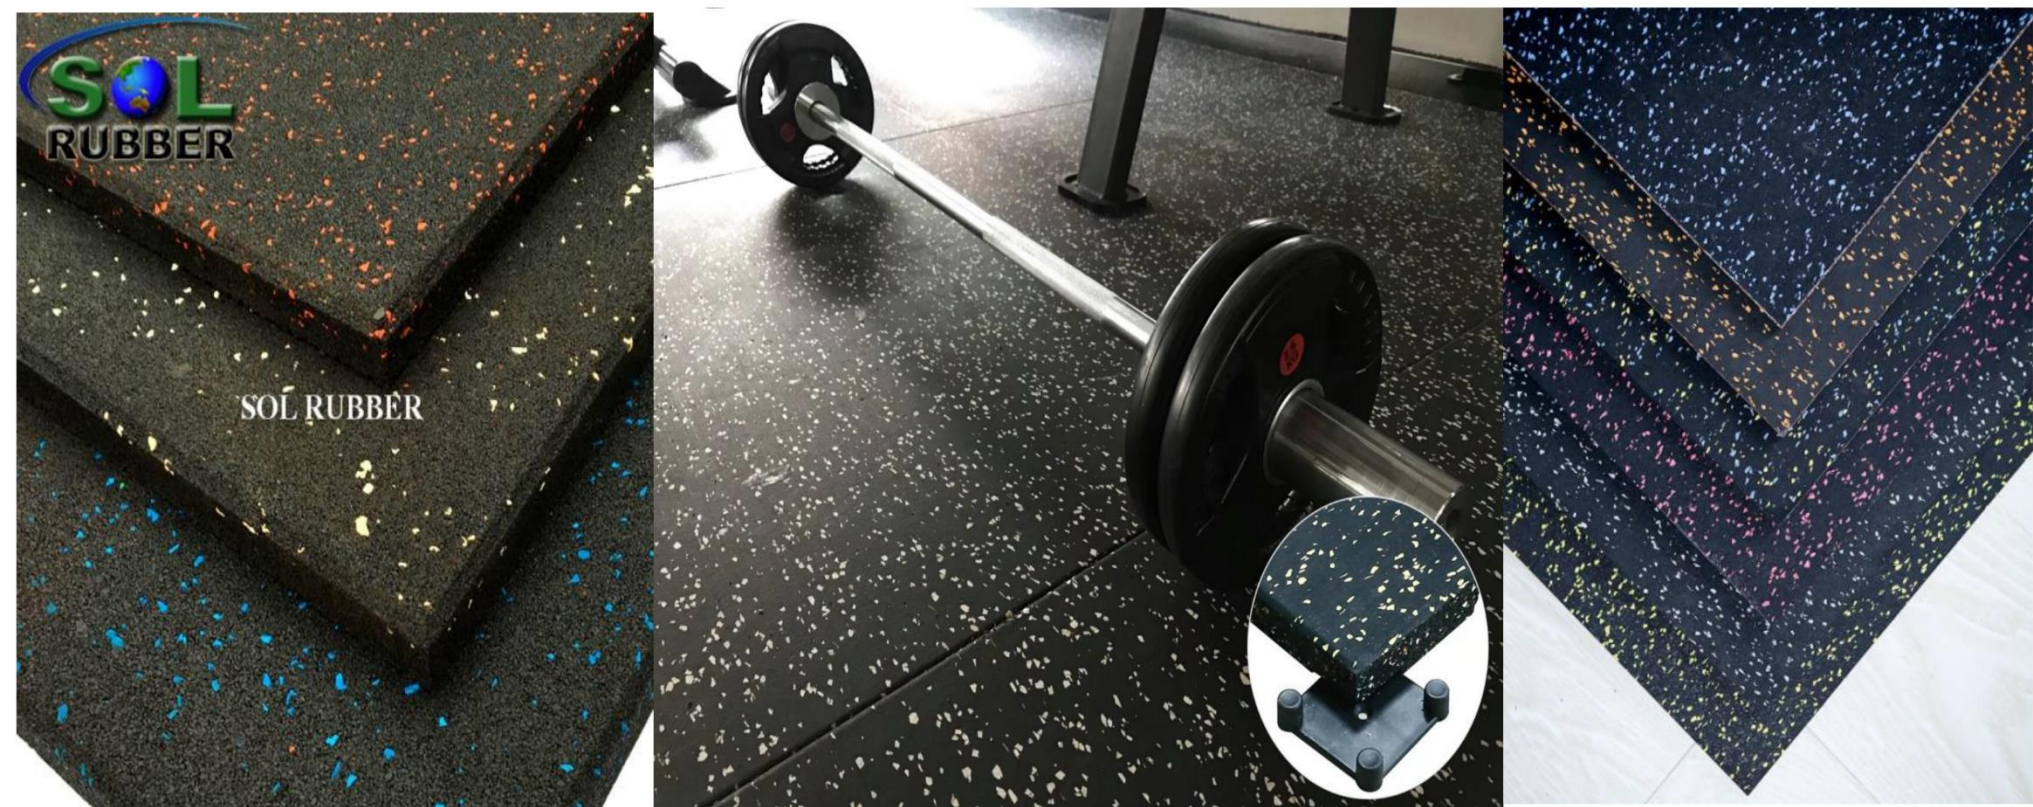

Commercial grade Gym rubber floor specification