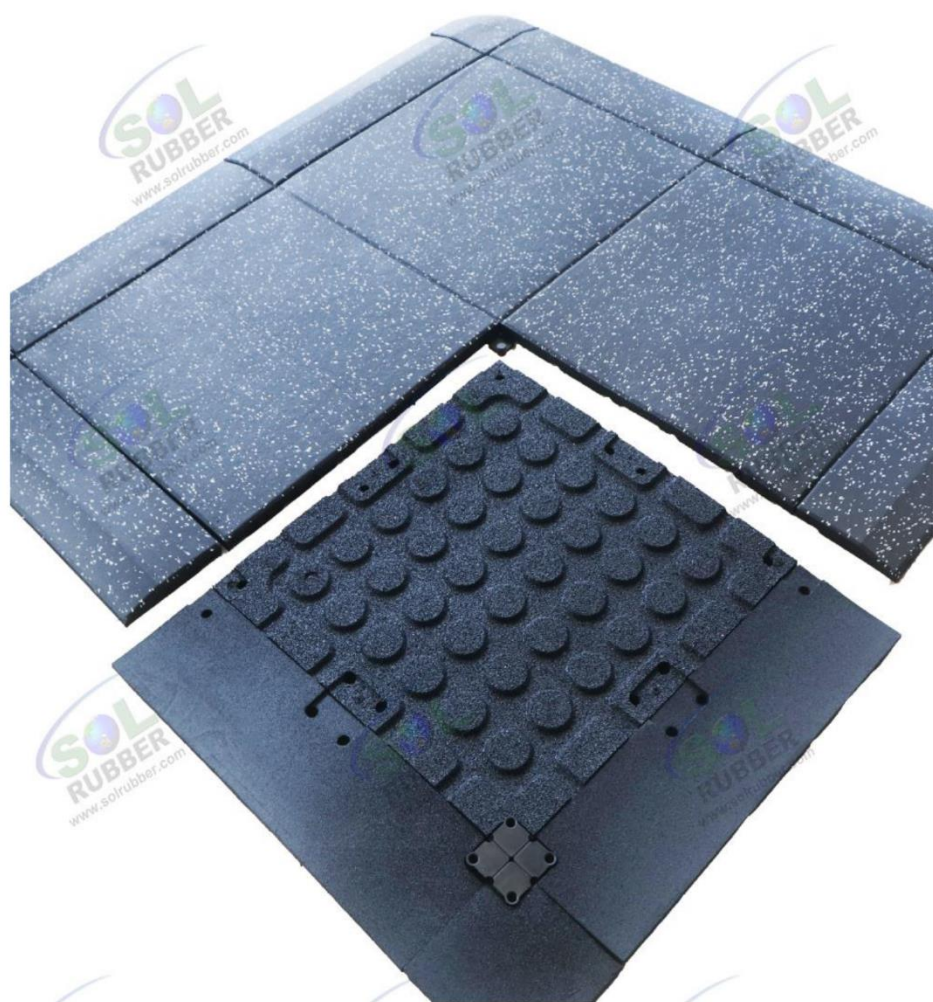

3) SLCGTI Interlock Commercial grade Gym rubber floor mat with connecter-02

Tiles