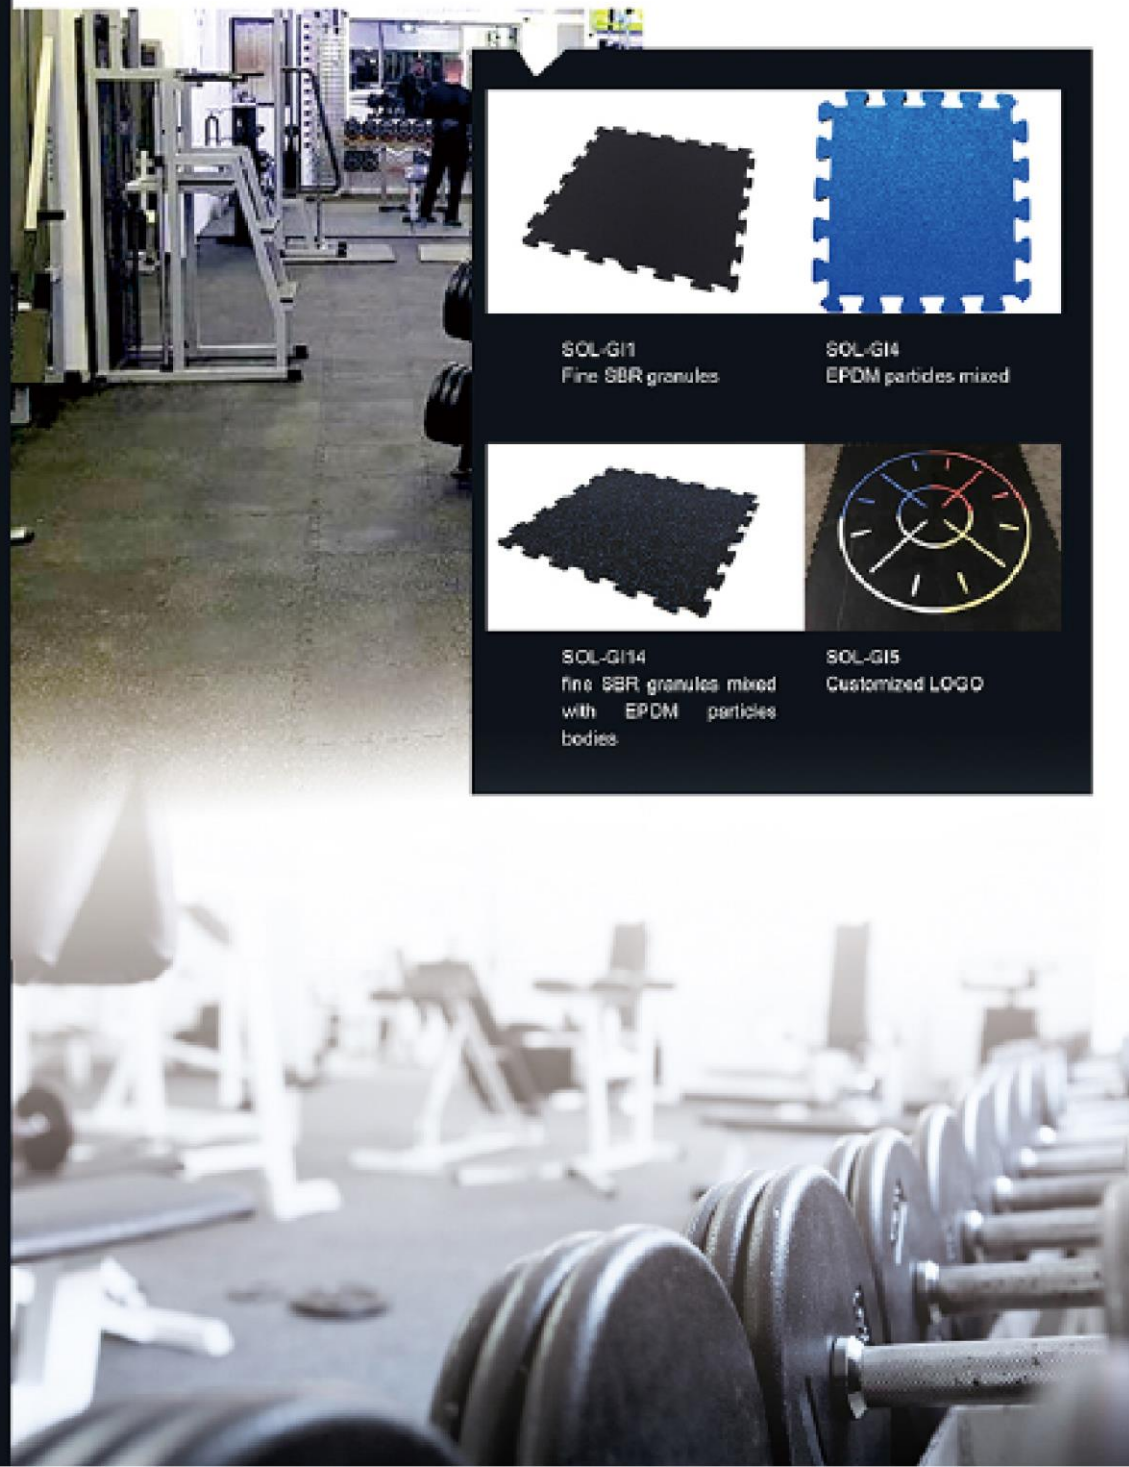

SOL-G11 Fine SBR granules	SOL-G14 EPDM particles mixed
SOL-G14 fine SBR granules mixed with EPDM particles bodies	SOL-G15 Customized LOGO