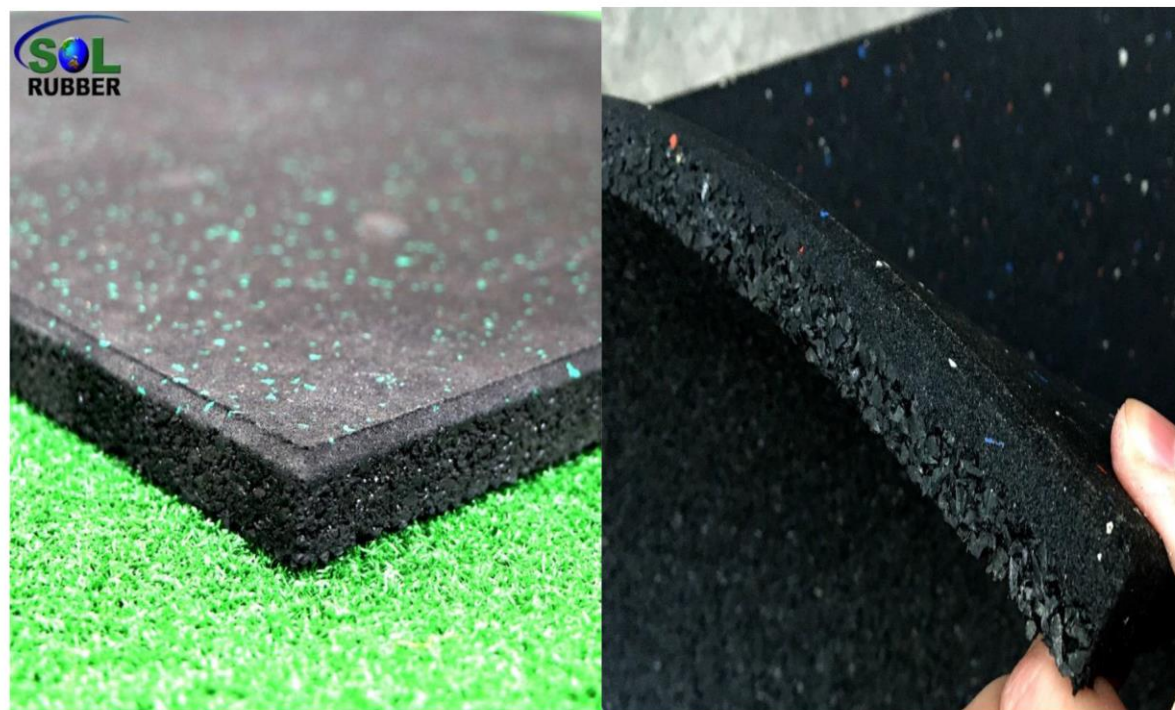

4) SLGTE Gym rubber floor mat (general quality)

Surface and bottom	Mat surface: 10-15% EPDM with small fine size rubber granules Mat bottom: black SBR rubber with bigger size
Color	Black with different colorful EPDM flecks (grey , blue, yellow, red, green, cork, beige, white, and customized color are welcome.)
Material	Recycled SBR rubber, EPDM flecks, and Environmental polyurethane
Size	1m x 1m 500mmx500mm
Thickness	15mm-110mm
EPDM	From 10% to 100%