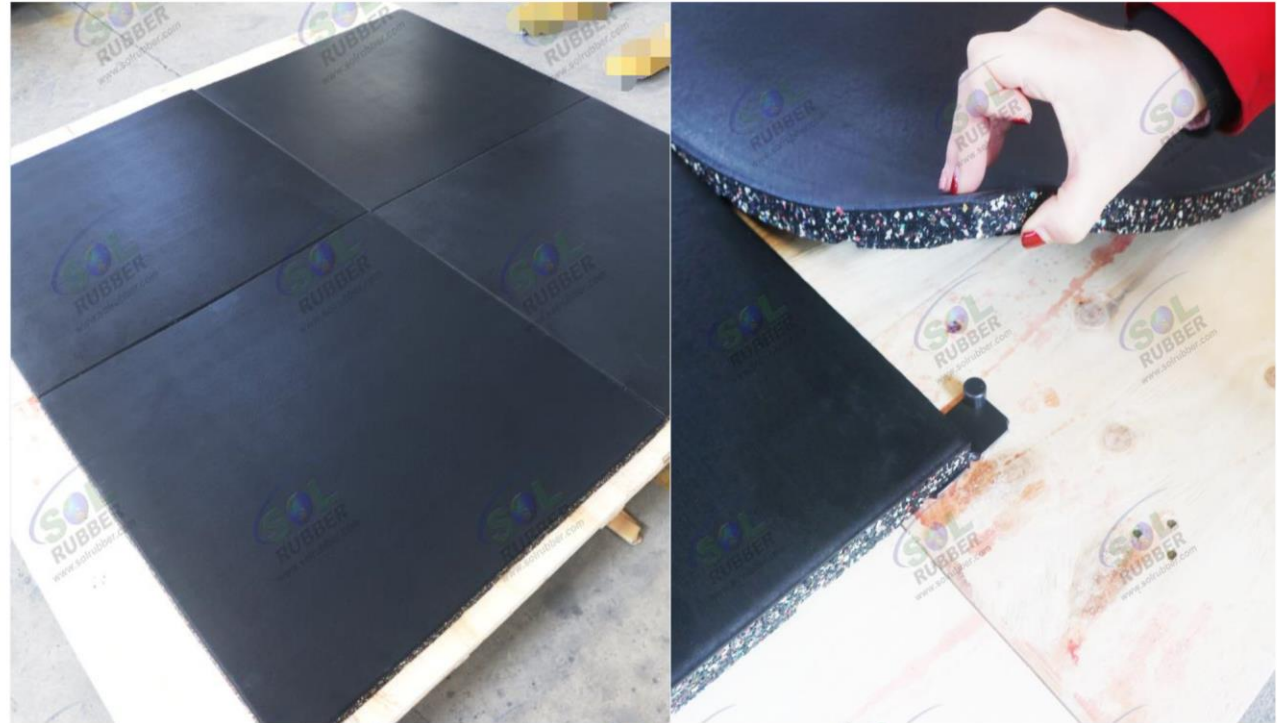

GYM RUBBER FLOOR

1. Product Introduction

GYM rubber flooring tiles are strong, sturdy and resilient, making them perfect for nearly any application, so popular in home and commercial gyms, basements, locker rooms, doggy daycare, bathrooms and more.