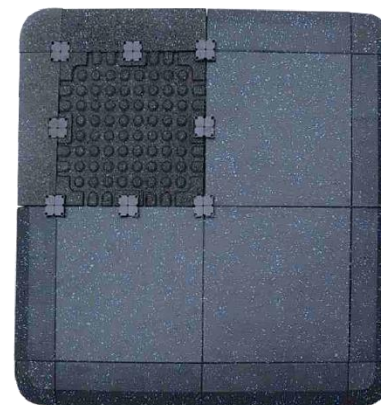

BUCKLED RUBBER TILE

锁扣地垫

锁扣设计，易于拆装铺设；边缘密合不易平移，整体性更好；强度高、弹性好，稳定、不易变形，不易起翘；面层根据市场需求定制、耐磨系数高；伤害吸收效果佳，提供舒适的运动防护地面。

Buckled design, easy to install and disassemble; the edge is tightly sealed and not easy to move, with better integrity effect. High strength, good elasticity, stable and not easy for deformation, not easy to warping; The surface layer is custom made according to market demand, with high wear-resisting coefficient; Good damage absorption, provides comfortable sports protection on the ground.

PRODUCT NAME
产品名称

锁扣地垫
Buckled Rubber Tile

STYLE
款式

平底 | 凹槽
Flat | Fluted

SPECIFICATIONS
规格

500x500mm/1000x1000mm

THICKNESS
厚度

15/20/25/30/35/40/45/50mm

EDGE STRIP/ CORNER PAD

收边条/收边角

专为区域性的运动/健身地面研发；
防止踢脚更安全，让区域区隔更美观；
完美解决场地收边问题；

Developed specifically for locality
sports/fitness ground.
It's safer to prevent kicking, and makes
the zone more beautiful.
A perfect solution to the field edge
problem.

PRODUCT NAME
产品名称

收边条/收边角
Edge Strip / Corner Pad

SPECIFICATIONS
规格

收边条：500mmX150mm
收边角：150mmX150mm

THICKNESS
厚度

15/20/25/30/35/40/45/50mm

INTERLOCKING RUBBER MAT

橡胶拼接地垫